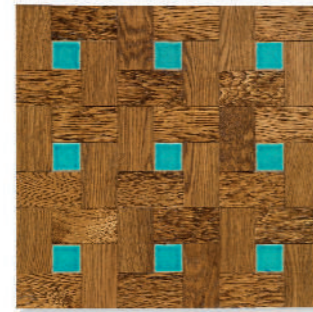

NEW INNOVATION

Art. New Innovation - Cod. 40.40
Rovere Chiaro / Ceramica Turchese
cm. 51 x 51 x 1 + 1