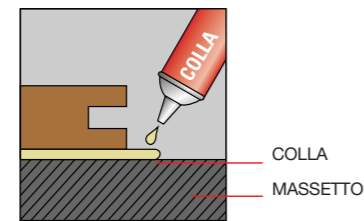

La Serie "GLITTER GLAM" è realizzata in legno e ceramica, con superficie levigata, fornita prefinita con finitura a vernice UV.

La Serie "GLAMOUR" è realizzata in legno e ceramica, con superficie spazzolata, invecchiata e irregolare, fornita prefinita con finitura ad olio UV.

La Serie "STYLISH WAYS" è realizzata in legno a mosaico, con superficie spazzolata, invecchiata e irregolare, fornita prefinita con finitura ad olio UV.

Le Ceramiche possono essere cambiate o sostituite a seconda dei propri gusti personali.

Inoltre è possibile cambiare il tipo di finitura.

I pavimenti presentati in questo catalogo possono essere installati nei seguenti sistemi di posa (vedi disegni).

The floors presented in the catalogue are supplied pre-finished.

The "GLITTER GLAM" collection is wood and ceramic, supplied pre-finished with smoothed UV varnished surfaces.

The "GLAMOUR" collection is wood and ceramic, supplied pre-finished with brushed, aged and irregular surfaces with UV oil treatment.

The "STYLISH WAYS" collection is mosaic wood, supplied pre-finished with brushed, aged and irregular surfaces with UV oil treatment.

The Ceramics can be changed or replaced to individual taste.

The type of finish can be changed on request.

The floors that are presented in this catalogue can be laid in the following ways (see the diagrams).

POSA CON COLLA BICOMPONENTE
EPOXY GLUE INSTALLATION